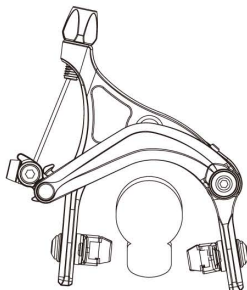

# LOCK DEVICE

- (1) New quick release designed for big tires with Lock Device.

- (2) Push the lock device and open the Q.R lever.

- (3) Remove wheel set.

- (4) After instal wheel set. Close the QR lever pushing it until hear a clicking noise.