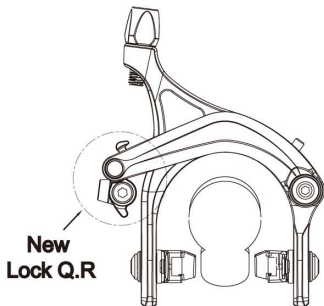

# LOCK DEVICE

- (1) New quick release designed for big tires with Lock Device.

- (2) Push the lock device and open the Q.R lever.

- (3) Remove wheel set.

- (4) After instal wheel set. Close the QR lever pushing it until hear a clicking noise.