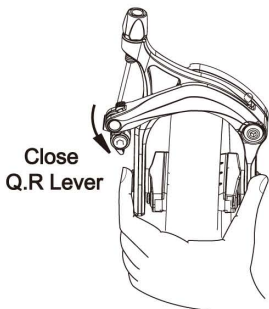

# LOCK DEVICE

- (1) New quick release designed for big tires with Lock Device.

- (2) Push the lock device and open the Q.R lever.

- (3) Remove wheel set.

- (4) After instal wheel set. Close the QR lever pushing it until hear a clicking noise.