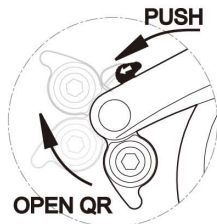

# LOCK DEVICE

- (1) New quick release designed for big tires with Lock Device.

- (2) Push the lock device and open the Q.R lever.

- (3) Remove wheel set.

- (4) After instal wheel set. Close the QR lever pushing it until hear a clicking noise.